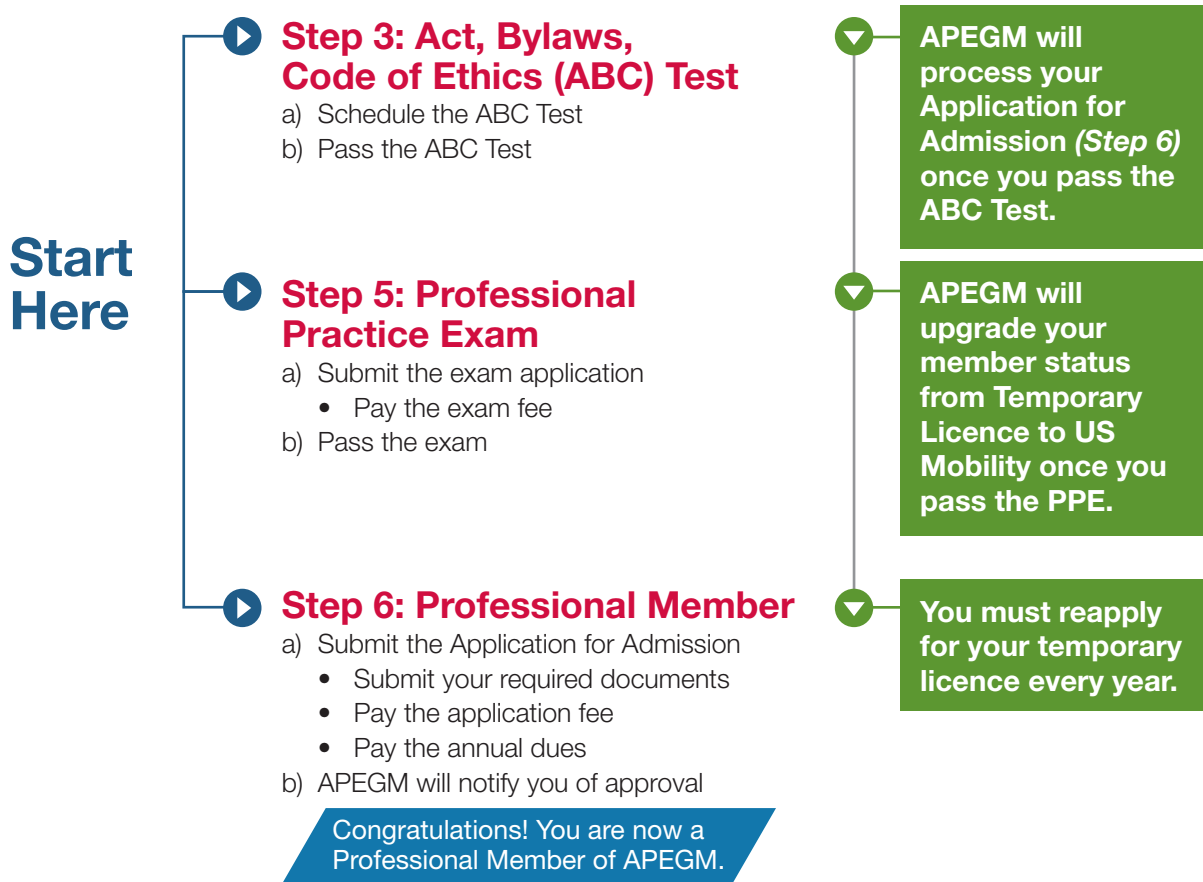

Flowchart

Temporary Licence

ASSOCIATION OF PROFESSIONAL
ENGINEERS & GEOSCIENTISTS
OF MANITOBA

*My Life's Work
Makes Life Work Better*

IMPORTANT

To speed up the registration process, begin Steps 3, 5 & 6 at the same time - Schedule your ABC Exam (*Step 3*), submit your Professional Practice Exam application (*Step 5*), and submit your Application for Admission (*Step 6*). Once you pass the ABC Test, APEGM will process your Application for Admission and provide you with a Temporary Licence. APEGM will upgrade your member status from Temporary Licence to US Mobility once you pass the PPE.