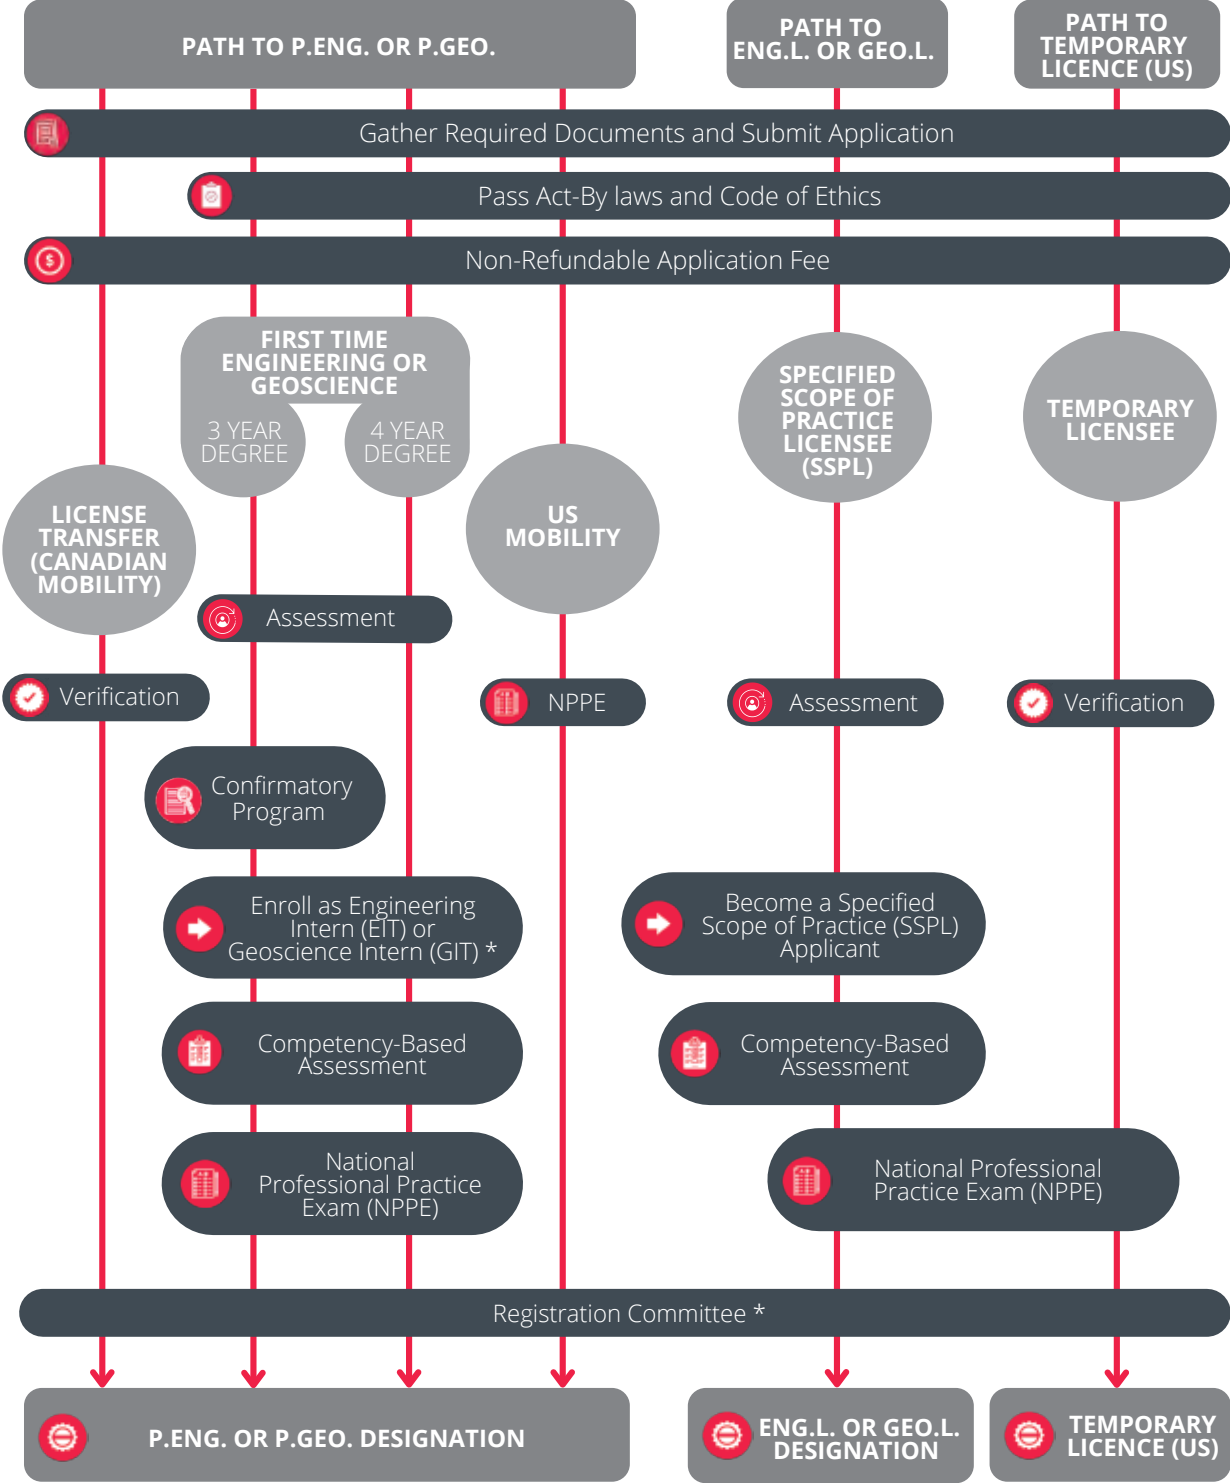

PATHS TO ACHIEVING REGISTRATION

To become a registered member or licensee of Engineers Geoscientists Manitoba, you must determine your applicant type and complete the corresponding requirements of the appropriate path.

*PAYMENT OF DUES OR FEES REQUIRED